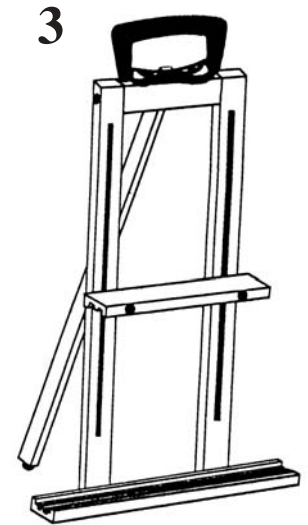

How to Assemble the ACADEMY ONIEDA EASEL #886029

Jack Richeson & Co., Inc. P.O. Box 160, Kimberly, WI 54136-0160 1-800-233-2404 Fax:1-800-233-2545 richesonart.com

How to Assemble the ACADEMY ONIEDA EASEL #886029