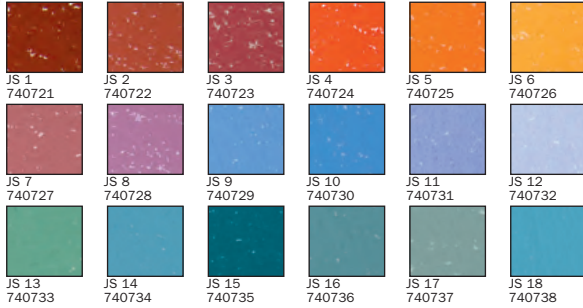

Red Values Set #740271

Red Earth Values Set #740272

Brown Earth Values 1-18 Set #740274, 19-36 Set #740283

Natural Earth Values Set #740346

Orange Values Set #740289

Yellow Values Set #740273

Yellow Green Earth Values Set #740278

Green Values 1-19 Set #740275, 19-36 Set #740276

Blue Green Earth Values Set #740277

Turquoise Values found in the Southwest Set #740326

Portrait Colors found in Set #740293

Blue Green Values Set #740280

Blue Violet Values Set #740279

Grey Values 1-18 Set #740281, 19-36 Set #740282

Special Collection Set #740540

New! John's Set Set #740347

Additional Values 1-18 #740300, 19-36 #740301, 37-54 #740302

Dark Values Set #740321 (see set list for more dark sets)

Light Values Set #740342

This color chart has been reproduced using modern printing methods. While every effort has been made to represent the original colors, it is not possible to exactly match the pigments due to the nature of printing.