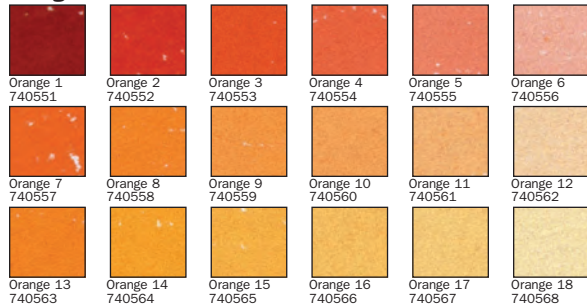

Red Values Set #740271

Red Earth Values Set #740272

Brown Earth Values 1-18 Set #740274, 19-36 Set #740283

Natural Earth Values Set #740346

Orange Values Set #740289

Yellow Values Set #740273

Yellow Green Earth Values Set #740278

Green Values 1-19 Set #740275, 19-36 Set #740276

Blue Green Earth Values Set #740277

Turquoise Values found in the Southwest Set #740326

Portrait Colors found in Set #740293

Blue Green Values Set #740280

Blue Violet Values Set #740279

Grey Values 1-18 Set #740281, 19-36 Set #740282

Special Collection Set #740540

New! John's Set Set #740347

Additional Values 1-18 #740300, 19-36 #740301, 37-54 #740302

Dark Values Set #740321 (see set list for more dark sets)

Light Values Set #740342

This color chart has been reproduced using modern printing methods. While every effort has been made to represent the original colors, it is not possible to exactly match the pigments due to the nature of printing.