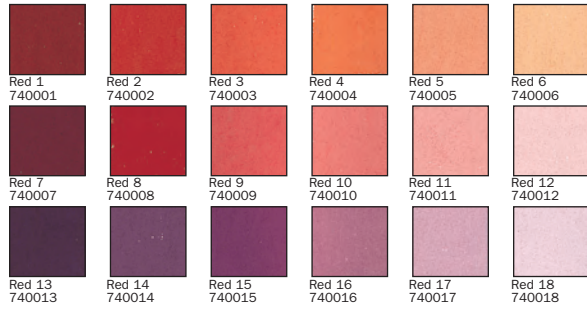

Red Values Set #740271

Red Earth Values Set #740272

Brown Earth Values 1-18 Set #740274, 19-36 Set #740283

Natural Earth Values Set #740346

Orange Values Set #740289

Yellow Values Set #740273

Yellow Green Earth Values Set #740278

Green Values 1-19 Set #740275, 19-36 Set #740276

Blue Green Earth Values Set #740277

Turquoise Values found in the Southwest Set #740326

Portrait Colors found in Set #740293

Blue Green Values Set #740280

Blue Violet Values Set #740279

Grey Values 1-18 Set #740281, 19-36 Set #740282

Special Collection Set #740540

New! John's Set Set #740347

Additional Values 1-18 #740300, 19-36 #740301, 37-54 #740302

Dark Values Set #740321 (see set list for more dark sets)

Light Values Set #740342

This color chart has been reproduced using modern printing methods. While every effort has been made to represent the original colors, it is not possible to exactly match the pigments due to the nature of printing.