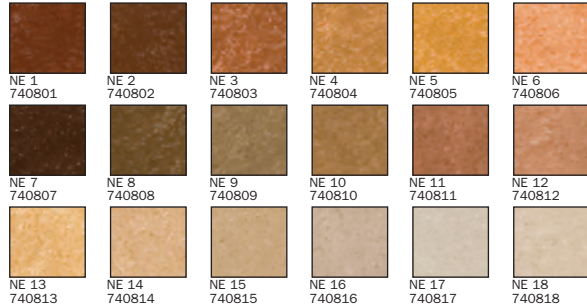

Red Values Set #740271

Red Earth Values Set #740272

Brown Earth Values 1-18 Set #740274, 19-36 Set #740283

Natural Earth Values Set #740346

Orange Values Set #740289

Yellow Values Set #740273

Yellow Green Earth Values Set #740278

Green Values 1-19 Set #740275, 19-36 Set #740276

Blue Green Earth Values Set #740277

Turquoise Values found in the Southwest Set #740326

Portrait Colors found in Set #740293

Blue Green Values Set #740280

Blue Violet Values Set #740279

Grey Values 1-18 Set #740281, 19-36 Set #740282

Special Collection Set #740540

New! John's Set Set #740347

Additional Values 1-18 #740300, 19-36 #740301, 37-54 #740302

Dark Values Set #740321 (see set list for more dark sets)

Light Values Set #740342

This color chart has been reproduced using modern printing methods. While every effort has been made to represent the original colors, it is not possible to exactly match the pigments due to the nature of printing.