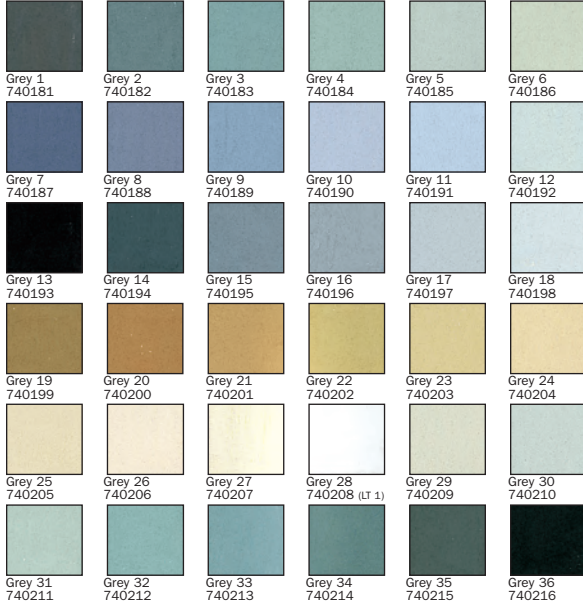

Red Values Set #740271

Red Earth Values Set #740272

Brown Earth Values 1-18 Set #740274, 19-36 Set #740283

Natural Earth Values Set #740346

Orange Values Set #740289

Yellow Values Set #740273

Yellow Green Earth Values Set #740278

Green Values 1-19 Set #740275, 19-36 Set #740276

Blue Green Earth Values Set #740277

Turquoise Values found in the Southwest Set #740326

Portrait Colors found in Set #740293

Blue Green Values Set #740280

Blue Violet Values Set #740279

Grey Values 1-18 Set #740281, 19-36 Set #740282

Special Collection Set #740540

New! John's Set Set #740347

Additional Values 1-18 #740300, 19-36 #740301, 37-54 #740302

Dark Values Set #740321 (see set list for more dark sets)

Light Values Set #740342

This color chart has been reproduced using modern printing methods. While every effort has been made to represent the original colors, it is not possible to exactly match the pigments due to the nature of printing.