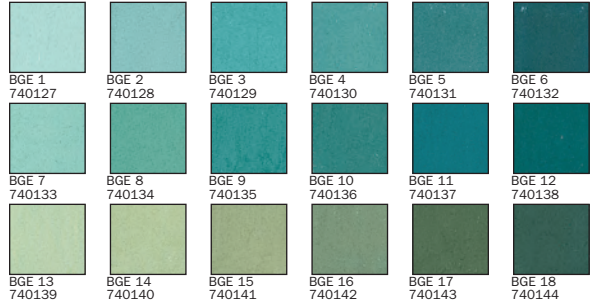

Red Values Set #740271

Red Earth Values Set #740272

Brown Earth Values 1-18 Set #740274, 19-36 Set #740283

Natural Earth Values Set #740346

Orange Values Set #740289

Yellow Values Set #740273

Yellow Green Earth Values Set #740278

Green Values 1-19 Set #740275, 19-36 Set #740276

Blue Green Earth Values Set #740277

Turquoise Values found in the Southwest Set #740326

Portrait Colors found in Set #740293

Blue Green Values Set #740280

Blue Violet Values Set #740279

Grey Values 1-18 Set #740281, 19-36 Set #740282

Special Collection Set #740540

New! John's Set Set #740347

Additional Values 1-18 #740300, 19-36 #740301, 37-54 #740302

Dark Values Set #740321 (see set list for more dark sets)

Light Values Set #740342

This color chart has been reproduced using modern printing methods. While every effort has been made to represent the original colors, it is not possible to exactly match the pigments due to the nature of printing.