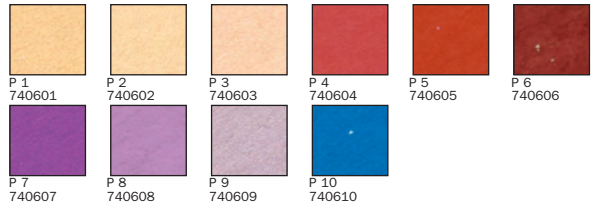

Red Values Set #740271

Red Earth Values Set #740272

Brown Earth Values 1-18 Set #740274, 19-36 Set #740283

Natural Earth Values Set #740346

Orange Values Set #740289

Yellow Values Set #740273

Yellow Green Earth Values Set #740278

Green Values 1-19 Set #740275, 19-36 Set #740276

Blue Green Earth Values Set #740277

Turquoise Values found in the Southwest Set #740326

Portrait Colors found in Set #740293

Blue Green Values Set #740280

Blue Violet Values Set #740279

Grey Values 1-18 Set #740281, 19-36 Set #740282

Special Collection Set #740540

New! John's Set Set #740347

Additional Values 1-18 #740300, 19-36 #740301, 37-54 #740302

Dark Values Set #740321 (see set list for more dark sets)

Light Values Set #740342

This color chart has been reproduced using modern printing methods. While every effort has been made to represent the original colors, it is not possible to exactly match the pigments due to the nature of printing.