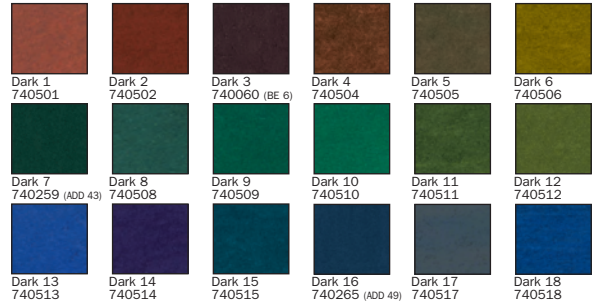

Red Values Set #740271

Red Earth Values Set #740272

Brown Earth Values 1-18 Set #740274, 19-36 Set #740283

Natural Earth Values Set #740346

Orange Values Set #740289

Yellow Values Set #740273

Yellow Green Earth Values Set #740278

Green Values 1-19 Set #740275, 19-36 Set #740276

Blue Green Earth Values Set #740277

Turquoise Values found in the Southwest Set #740326

Portrait Colors found in Set #740293

Blue Green Values Set #740280

Blue Violet Values Set #740279

Grey Values 1-18 Set #740281, 19-36 Set #740282

Special Collection Set #740540

New! John's Set Set #740347

Additional Values 1-18 #740300, 19-36 #740301, 37-54 #740302

Dark Values Set #740321 (see set list for more dark sets)

Light Values Set #740342

This color chart has been reproduced using modern printing methods. While every effort has been made to represent the original colors, it is not possible to exactly match the pigments due to the nature of printing.