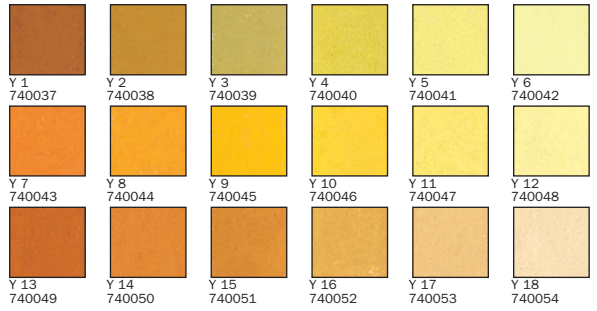

Red Values Set #740271

Red Earth Values Set #740272

Brown Earth Values 1-18 Set #740274, 19-36 Set #740283

Natural Earth Values Set #740346

Orange Values Set #740289

Yellow Values Set #740273

Yellow Green Earth Values Set #740278

Green Values 1-19 Set #740275, 19-36 Set #740276

Blue Green Earth Values Set #740277

Turquoise Values found in the Southwest Set #740326

Portrait Colors found in Set #740293

Blue Green Values Set #740280

Blue Violet Values Set #740279

Grey Values 1-18 Set #740281, 19-36 Set #740282

Special Collection Set #740540

New! John's Set Set #740347

Additional Values 1-18 #740300, 19-36 #740301, 37-54 #740302

Dark Values Set #740321 (see set list for more dark sets)

Light Values Set #740342

This color chart has been reproduced using modern printing methods. While every effort has been made to represent the original colors, it is not possible to exactly match the pigments due to the nature of printing.