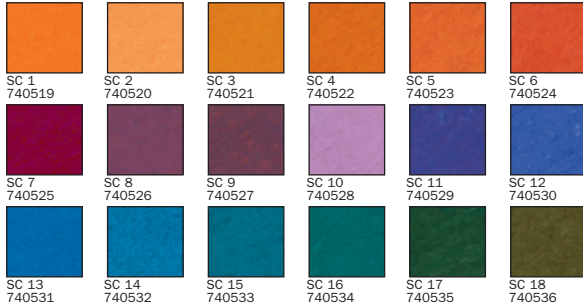

Red Values Set #740271

Red Earth Values Set #740272

Brown Earth Values 1-18 Set #740274, 19-36 Set #740283

Natural Earth Values Set #740346

Orange Values Set #740289

Yellow Values Set #740273

Yellow Green Earth Values Set #740278

Green Values 1-19 Set #740275, 19-36 Set #740276

Blue Green Earth Values Set #740277

Turquoise Values found in the Southwest Set #740326

Portrait Colors found in Set #740293

Blue Green Values Set #740280

Blue Violet Values Set #740279

Grey Values 1-18 Set #740281, 19-36 Set #740282

Special Collection Set #740540

New! John's Set Set #740347

Additional Values 1-18 #740300, 19-36 #740301, 37-54 #740302

Dark Values Set #740321 (see set list for more dark sets)

Light Values Set #740342

This color chart has been reproduced using modern printing methods. While every effort has been made to represent the original colors, it is not possible to exactly match the pigments due to the nature of printing.