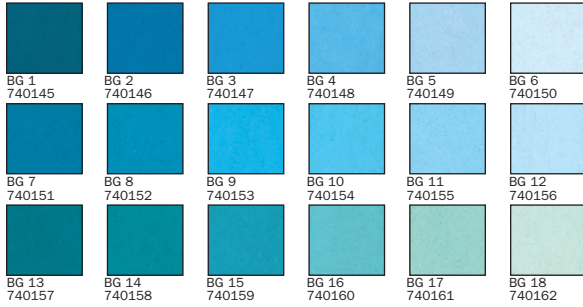

Red Values Set #740271

Red Earth Values Set #740272

Brown Earth Values 1-18 Set #740274, 19-36 Set #740283

Natural Earth Values Set #740346

Orange Values Set #740289

Yellow Values Set #740273

Yellow Green Earth Values Set #740278

Green Values 1-19 Set #740275, 19-36 Set #740276

Blue Green Earth Values Set #740277

Turquoise Values found in the Southwest Set #740326

Portrait Colors found in Set #740293

Blue Green Values Set #740280

Blue Violet Values Set #740279

Grey Values 1-18 Set #740281, 19-36 Set #740282

Special Collection Set #740540

New! John's Set Set #740347

Additional Values 1-18 #740300, 19-36 #740301, 37-54 #740302

Dark Values Set #740321 (see set list for more dark sets)

Light Values Set #740342

This color chart has been reproduced using modern printing methods. While every effort has been made to represent the original colors, it is not possible to exactly match the pigments due to the nature of printing.