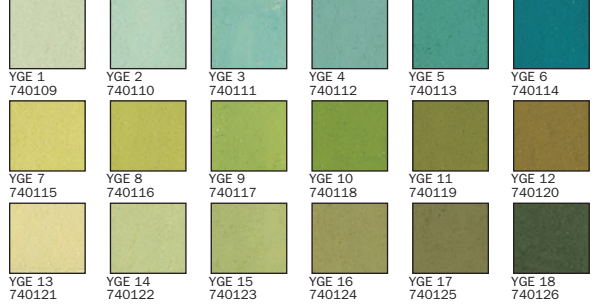

Red Values Set #740271

Red Earth Values Set #740272

Brown Earth Values 1-18 Set #740274, 19-36 Set #740283

Natural Earth Values Set #740346

Orange Values Set #740289

Yellow Values Set #740273

Yellow Green Earth Values Set #740278

Green Values 1-19 Set #740275, 19-36 Set #740276

Blue Green Earth Values Set #740277

Turquoise Values found in the Southwest Set #740326

Portrait Colors found in Set #740293

Blue Green Values Set #740280

Blue Violet Values Set #740279

Grey Values 1-18 Set #740281, 19-36 Set #740282

Special Collection Set #740540

New! John's Set Set #740347

Additional Values 1-18 #740300, 19-36 #740301, 37-54 #740302

Dark Values Set #740321 (see set list for more dark sets)

Light Values Set #740342

This color chart has been reproduced using modern printing methods. While every effort has been made to represent the original colors, it is not possible to exactly match the pigments due to the nature of printing.