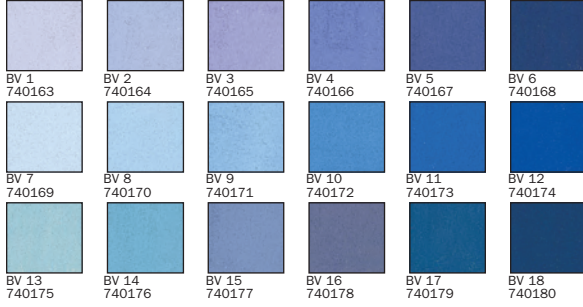

Red Values Set #740271

Red Earth Values Set #740272

Brown Earth Values 1-18 Set #740274, 19-36 Set #740283

Natural Earth Values Set #740346

Orange Values Set #740289

Yellow Values Set #740273

Yellow Green Earth Values Set #740278

Green Values 1-19 Set #740275, 19-36 Set #740276

Blue Green Earth Values Set #740277

Turquoise Values found in the Southwest Set #740326

Portrait Colors found in Set #740293

Blue Green Values Set #740280

Blue Violet Values Set #740279

Grey Values 1-18 Set #740281, 19-36 Set #740282

Special Collection Set #740540

New! John's Set Set #740347

Additional Values 1-18 #740300, 19-36 #740301, 37-54 #740302

Dark Values Set #740321 (see set list for more dark sets)

Light Values Set #740342

This color chart has been reproduced using modern printing methods. While every effort has been made to represent the original colors, it is not possible to exactly match the pigments due to the nature of printing.