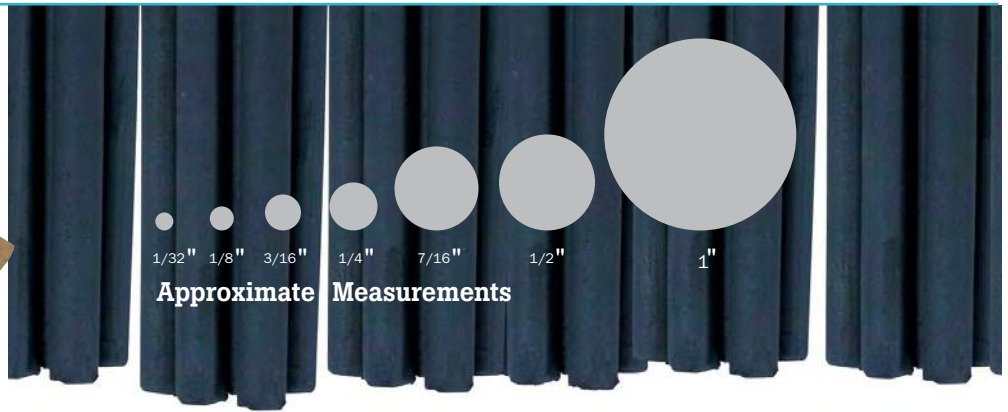

1/32" 1/8" 3/16" 1/4" 7/16" 1/2" 1"
Approximate Measurements