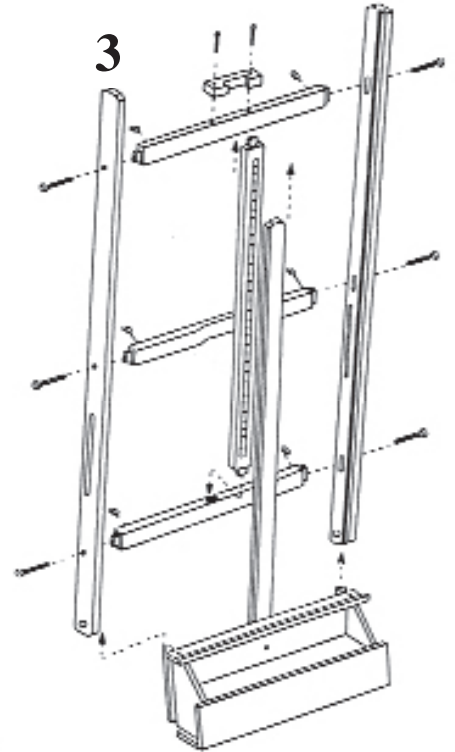

Jack Richeson
& Co., Inc.

HOW TO ASSEMBLE THE Appleton Easel

#886045 *Made from Lyptus® Wood*

Lyptus® is a registered trademark of Weyerhaeuser.

Imported Easels by Jack Richeson & Co., Inc. - Kimberly, WI - Phone: 1-800-233-2404 - www.richesonart.com 11/02

Jack Richeson
& Co., Inc.

HOW TO ASSEMBLE THE Appleton Easel

#886045 *Made from Lyptus® Wood*

Lyptus® is a registered trademark of Weyerhaeuser.

Imported Easels by Jack Richeson & Co., Inc. - Kimberly, WI - Phone: 1-800-233-2404 - www.richesonart.com