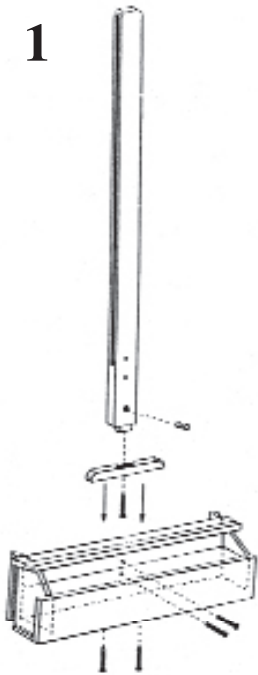

Jack Richeson
& Co., Inc.

HOW TO ASSEMBLE THE Appleton Easel

#886045 *Made from Lyptus® Wood*

Lyptus® is a registered trademark of Weyerhaeuser.

Imported Easels by Jack Richeson & Co., Inc. - Kimberly, WI - Phone: 1-800-233-2404 - www.richesonart.com 11/02

Jack Richeson
& Co., Inc.

HOW TO ASSEMBLE THE Appleton Easel

#886045 *Made from Lyptus® Wood*

Lyptus® is a registered trademark of Weyerhaeuser.

Imported Easels by Jack Richeson & Co., Inc. - Kimberly, WI - Phone: 1-800-233-2404 - www.richesonart.com