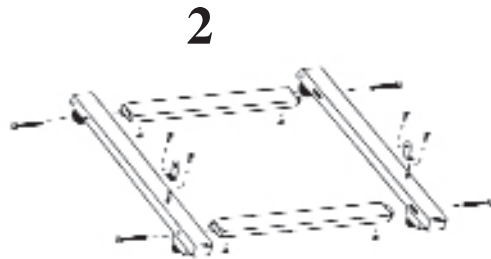

Jack Richeson
& Co., Inc.

HOW TO ASSEMBLE THE Appleton Easel

#886045 *Made from Lyptus® Wood*

Lyptus® is a registered trademark of Weyerhaeuser.

Imported Easels by Jack Richeson & Co., Inc. - Kimberly, WI - Phone: 1-800-233-2404 - www.richesonart.com 11/02

Jack Richeson
& Co., Inc.

HOW TO ASSEMBLE THE Appleton Easel

#886045 *Made from Lyptus® Wood*

Lyptus® is a registered trademark of Weyerhaeuser.

Imported Easels by Jack Richeson & Co., Inc. - Kimberly, WI - Phone: 1-800-233-2404 - www.richesonart.com