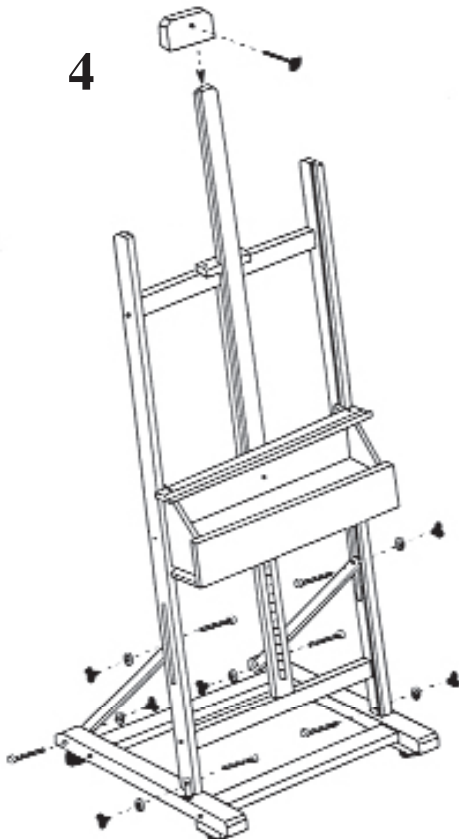

Jack Richeson
& Co., Inc.

HOW TO ASSEMBLE THE Appleton Easel

#886045 *Made from Lyptus® Wood*

Lyptus® is a registered trademark of Weyerhaeuser.

Imported Easels by Jack Richeson & Co., Inc. - Kimberly, WI - Phone: 1-800-233-2404 - www.richesonart.com 11/02

Jack Richeson
& Co., Inc.

HOW TO ASSEMBLE THE Appleton Easel

#886045 *Made from Lyptus® Wood*

Lyptus® is a registered trademark of Weyerhaeuser.

Imported Easels by Jack Richeson & Co., Inc. - Kimberly, WI - Phone: 1-800-233-2404 - www.richesonart.com