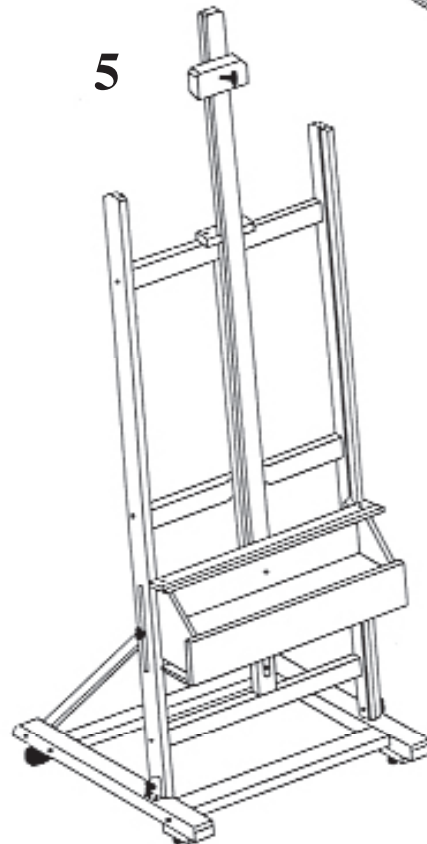

Jack Richeson
& Co., Inc.

HOW TO ASSEMBLE THE Appleton Easel

#886045 *Made from Lyptus® Wood*

Lyptus® is a registered trademark of Weyerhaeuser.

Imported Easels by Jack Richeson & Co., Inc. - Kimberly, WI - Phone: 1-800-233-2404 - www.richesonart.com 11/02