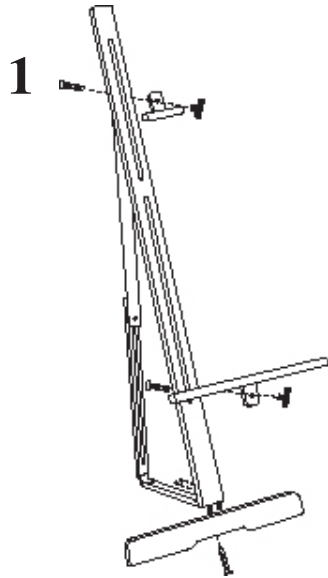

## HOW TO ASSEMBLE THE Florence Easel

#886039 *Made from Lyptus<sup>®</sup> Wood*

Lyptus<sup>®</sup> is a registered trademark of Weyerhaeuser.

Imported Easels by Jack Richeson & Co., Inc. - Kimberly, WI - Phone: 1-800-233-2404 - [www.richesonart.com](http://www.richesonart.com) 11/02