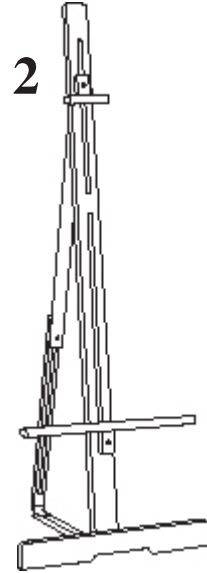

## HOW TO ASSEMBLE THE Florence Easel

#886039 *Made from Lyptus<sup>®</sup> Wood*

Lyptus<sup>®</sup> is a registered trademark of Weyerhaeuser.

Imported Easels by Jack Richeson & Co., Inc. - Kimberly, WI - Phone: 1-800-233-2404 - [www.richesonart.com](http://www.richesonart.com) 11/02