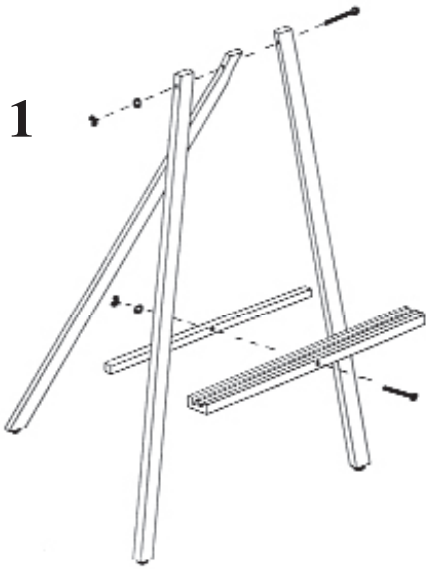

Jack Richeson
& Co., Inc.

HOW TO ASSEMBLE THE Madison Easel

#886035 *Made from Lyptus[®] Wood*

Lyptus[®] is a registered trademark of Weyerhaeuser.

Imported Easels by Jack Richeson & Co., Inc. - Kimberly, WI - Phone: 1-800-233-2404 - www.richesonart.com 11/02