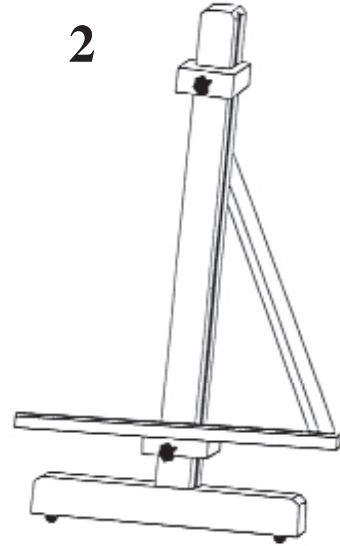

Jack Richeson
& Co., Inc.

HOW TO ASSEMBLE THE Shawano Easel

#886030 *Made from Lyptus[®] Wood*

Lyptus[®] is a registered trademark of Weyerhaeuser.

Imported Easels by Jack Richeson & Co., Inc. - Kimberly, WI - Phone: 1-800-233-2404 - www.richesonart.com 11/02